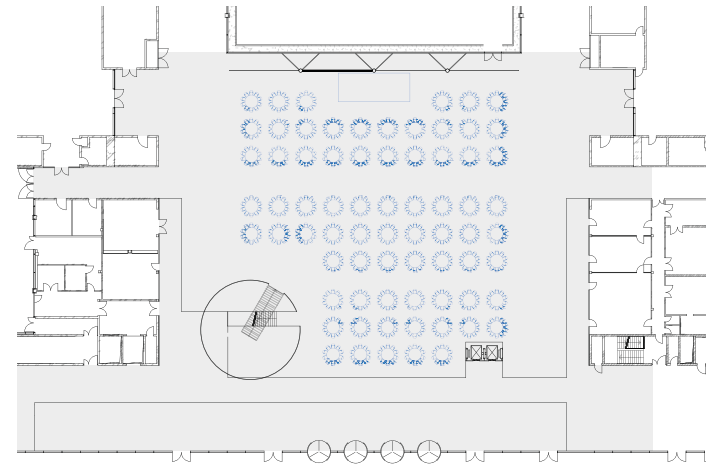

Events hall

Lengthwise banquet seating

Round banquet seating

Classroom seating

Row seating

Area	Dimensions				Load Capacity	Seating				
	Surface area [m ²]	Length [m]	Width [m]	Room height [m]		Load capacity of floor [kg per m ²]	Theater	Classroom	Lengthwise banquet	Round banquet [tables of 8]
West/Ground floor	1,800	30.00	60.00	16.00	1,000	1,200	624	1,056	456	-