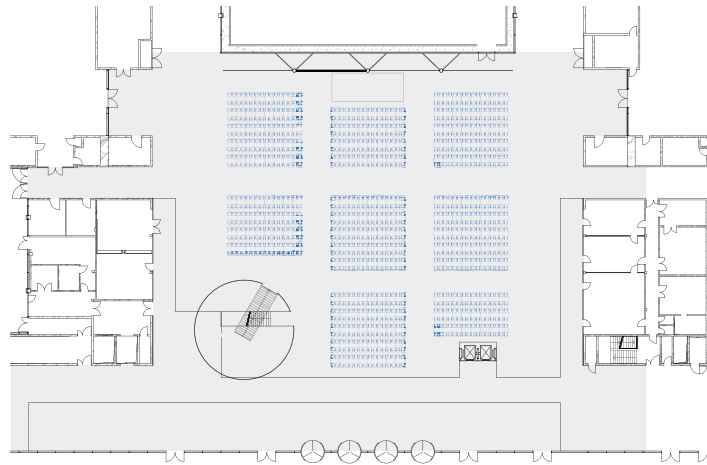

Events hall

Lengthwise banquet seating

Round banquet seating

Classroom seating

Row seating

Area	Dimensions				Load Capacity	Seating				
	Surface area [m ²]	Length [m]	Width [m]	Room height [m]		Load capacity of floor [kg per m ²]	Theater	Classroom	Lengthwise banquet	Round banquet [tables of 8]
West/Ground floor	1,800	30.00	60.00	16.00	1,000	1,200	624	1,056	456	-