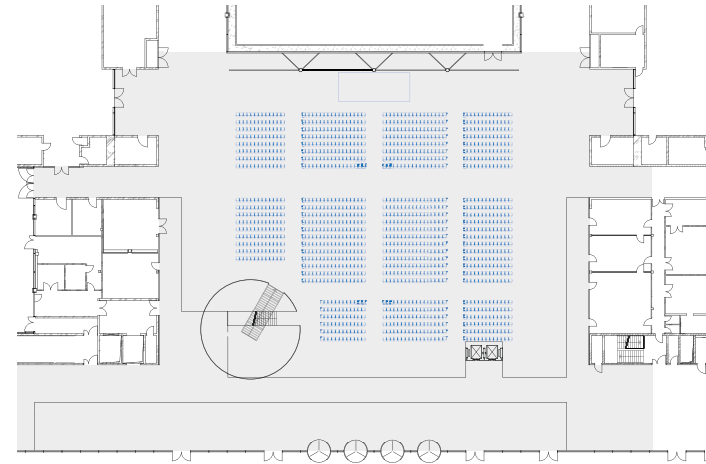

Events hall

Lengthwise banquet seating

Round banquet seating

Classroom seating

Row seating

Area	Dimensions				Load Capacity	Seating				
	Surface area [m ²]	Length [m]	Width [m]	Room height [m]		Load capacity of floor [kg per m ²]	Theater	Classroom	Lengthwise banquet	Round banquet [tables of 8]
West/Ground floor	1,800	30.00	60.00	16.00	1,000	1,200	624	1,056	456	-