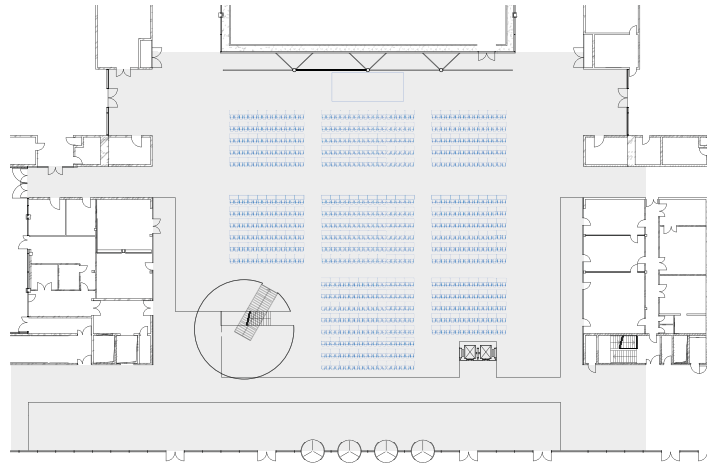

Events hall

Lengthwise banquet seating

Round banquet seating

Classroom seating

Row seating

Area	Dimensions				Load Capacity	Seating				
	Surface area [m ²]	Length [m]	Width [m]	Room height [m]		Load capacity of floor [kg per m ²]	Theater	Classroom	Lengthwise banquet	Round banquet [tables of 8]
West/Ground floor	1,800	30.00	60.00	16.00	1,000	1,200	624	1,056	456	-